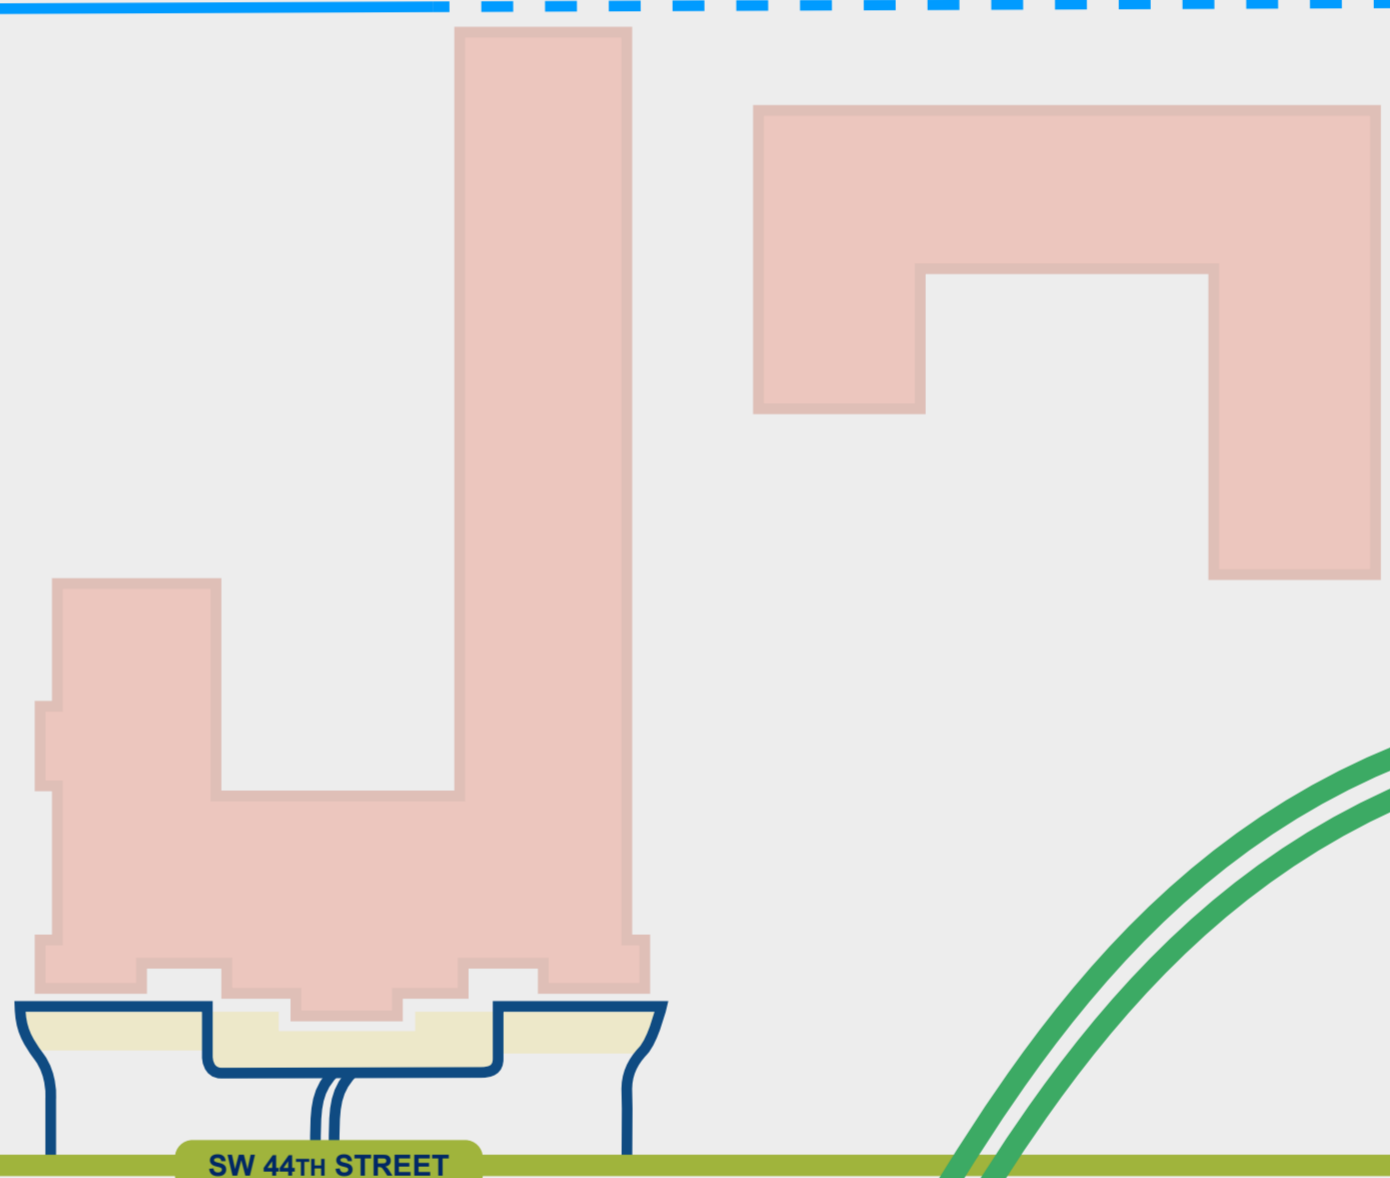

SW 29TH STREET

SW 29TH STREET

SW 29TH STREET

S COUNCIL RD

S MACARTHUR RD

HOBBY LOBBY

LEGEND

- BUILDING
- PARKING
- HWY/INTERSTATE
- CITY ROAD
- CAMPUS ROAD
- TRUCKS ONLY
- RAILROAD
- STOPLIGHT

EXIT TO MACARTHUR

SW 44TH STREET

SW 44TH STREET

HOBBY LOBBY DR

S MACARTHUR RD

HOBBY LOBBY

ENTRANCE TO 152W

EXIT TO COUNCIL

AIRPORT RD/ HWY 152