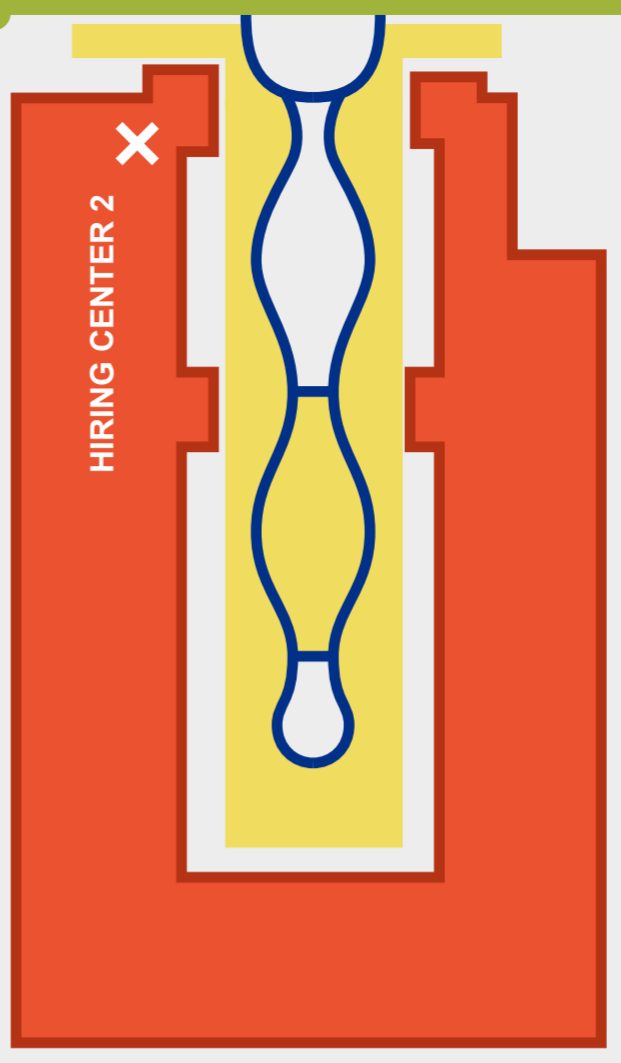

SW 29TH STREET

SW 29TH STREET

SW 29TH STREET

S COUNCIL RD

S MACARTHUR RD

HOBBY LOBBY

LEGEND

- BUILDING
- PARKING
- HWY/INTERSTATE
- CITY ROAD
- CAMPUS ROAD
- TRUCKS ONLY
- RAILROAD
- STOPLIGHT

EXIT TO MACARTHUR

SW 44TH STREET

SW 44TH STREET

HOBBY LOBBY DR

S MACARTHUR RD

HOBBY LOBBY

ENTRANCE TO 152W

EXIT TO COUNCIL