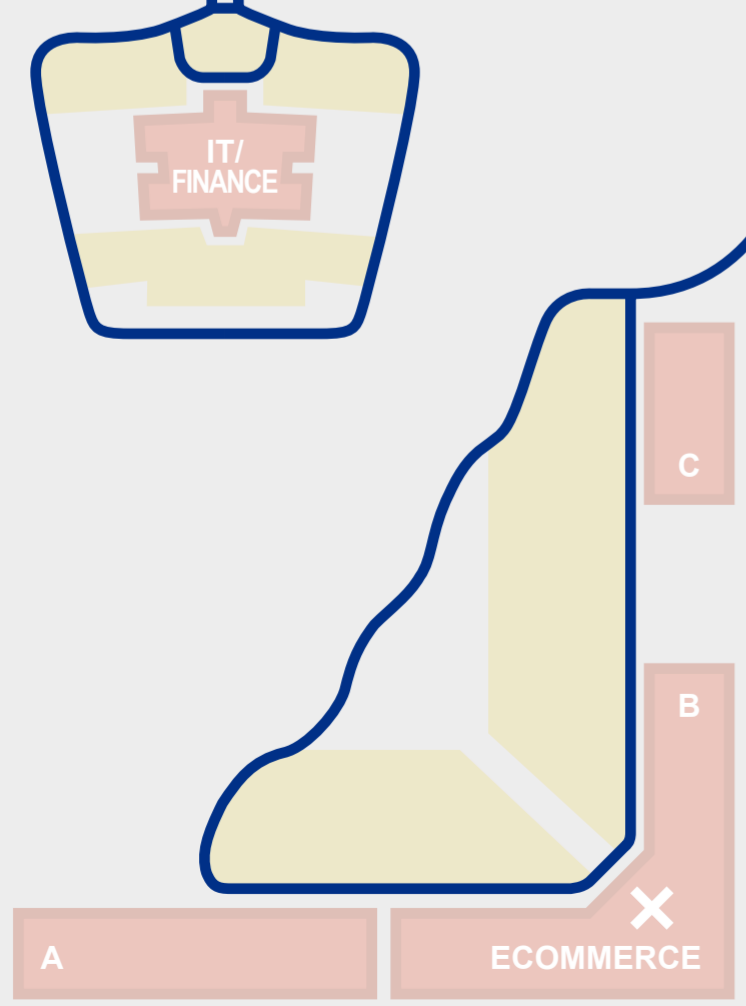

SW 29TH STREET

SW 29TH STREET

SW 29TH STREET

S COUNCIL RD

S MACARTHUR RD

HOBBY LOBBY

LEGEND

- BUILDING
- PARKING
- HWY/INTERSTATE
- CITY ROAD
- CAMPUS ROAD
- TRUCKS ONLY
- RAILROAD
- STOPLIGHT

EXIT TO MACARTHUR

SW 44TH STREET

SW 44TH STREET

HOBBY LOBBY DR

S MACARTHUR RD

HOBBY LOBBY

ENTRANCE TO 152W

EXIT TO COUNCIL

AIRPORT RD/ HWY 152