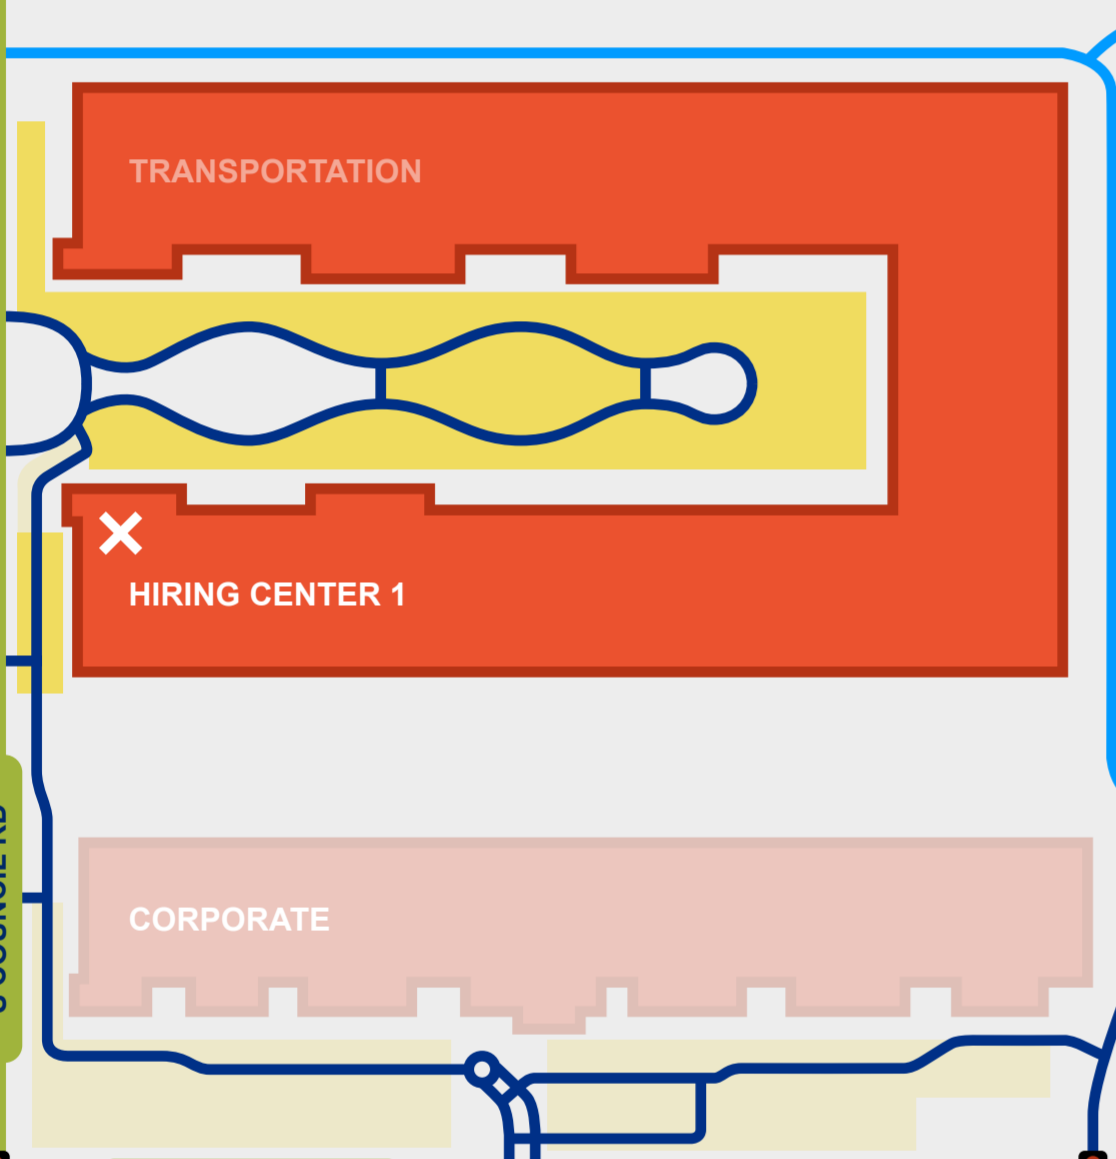

SW 29TH STREET

SW 29TH STREET

SW 29TH STREET

S COUNCIL RD

S MACARTHUR RD

HOBBY LOBBY

LEGEND

- BUILDING
- PARKING
- HWY/INTERSTATE
- CITY ROAD
- CAMPUS ROAD
- TRUCKS ONLY
- RAILROAD
- STOPLIGHT

EXIT TO MACARTHUR

SW 44TH STREET

SW 44TH STREET

HOBBY LOBBY DR

S MACARTHUR RD

HOBBY LOBBY

ENTRANCE TO 152W

EXIT TO COUNCIL

AIRPORT RD/ HWY 152