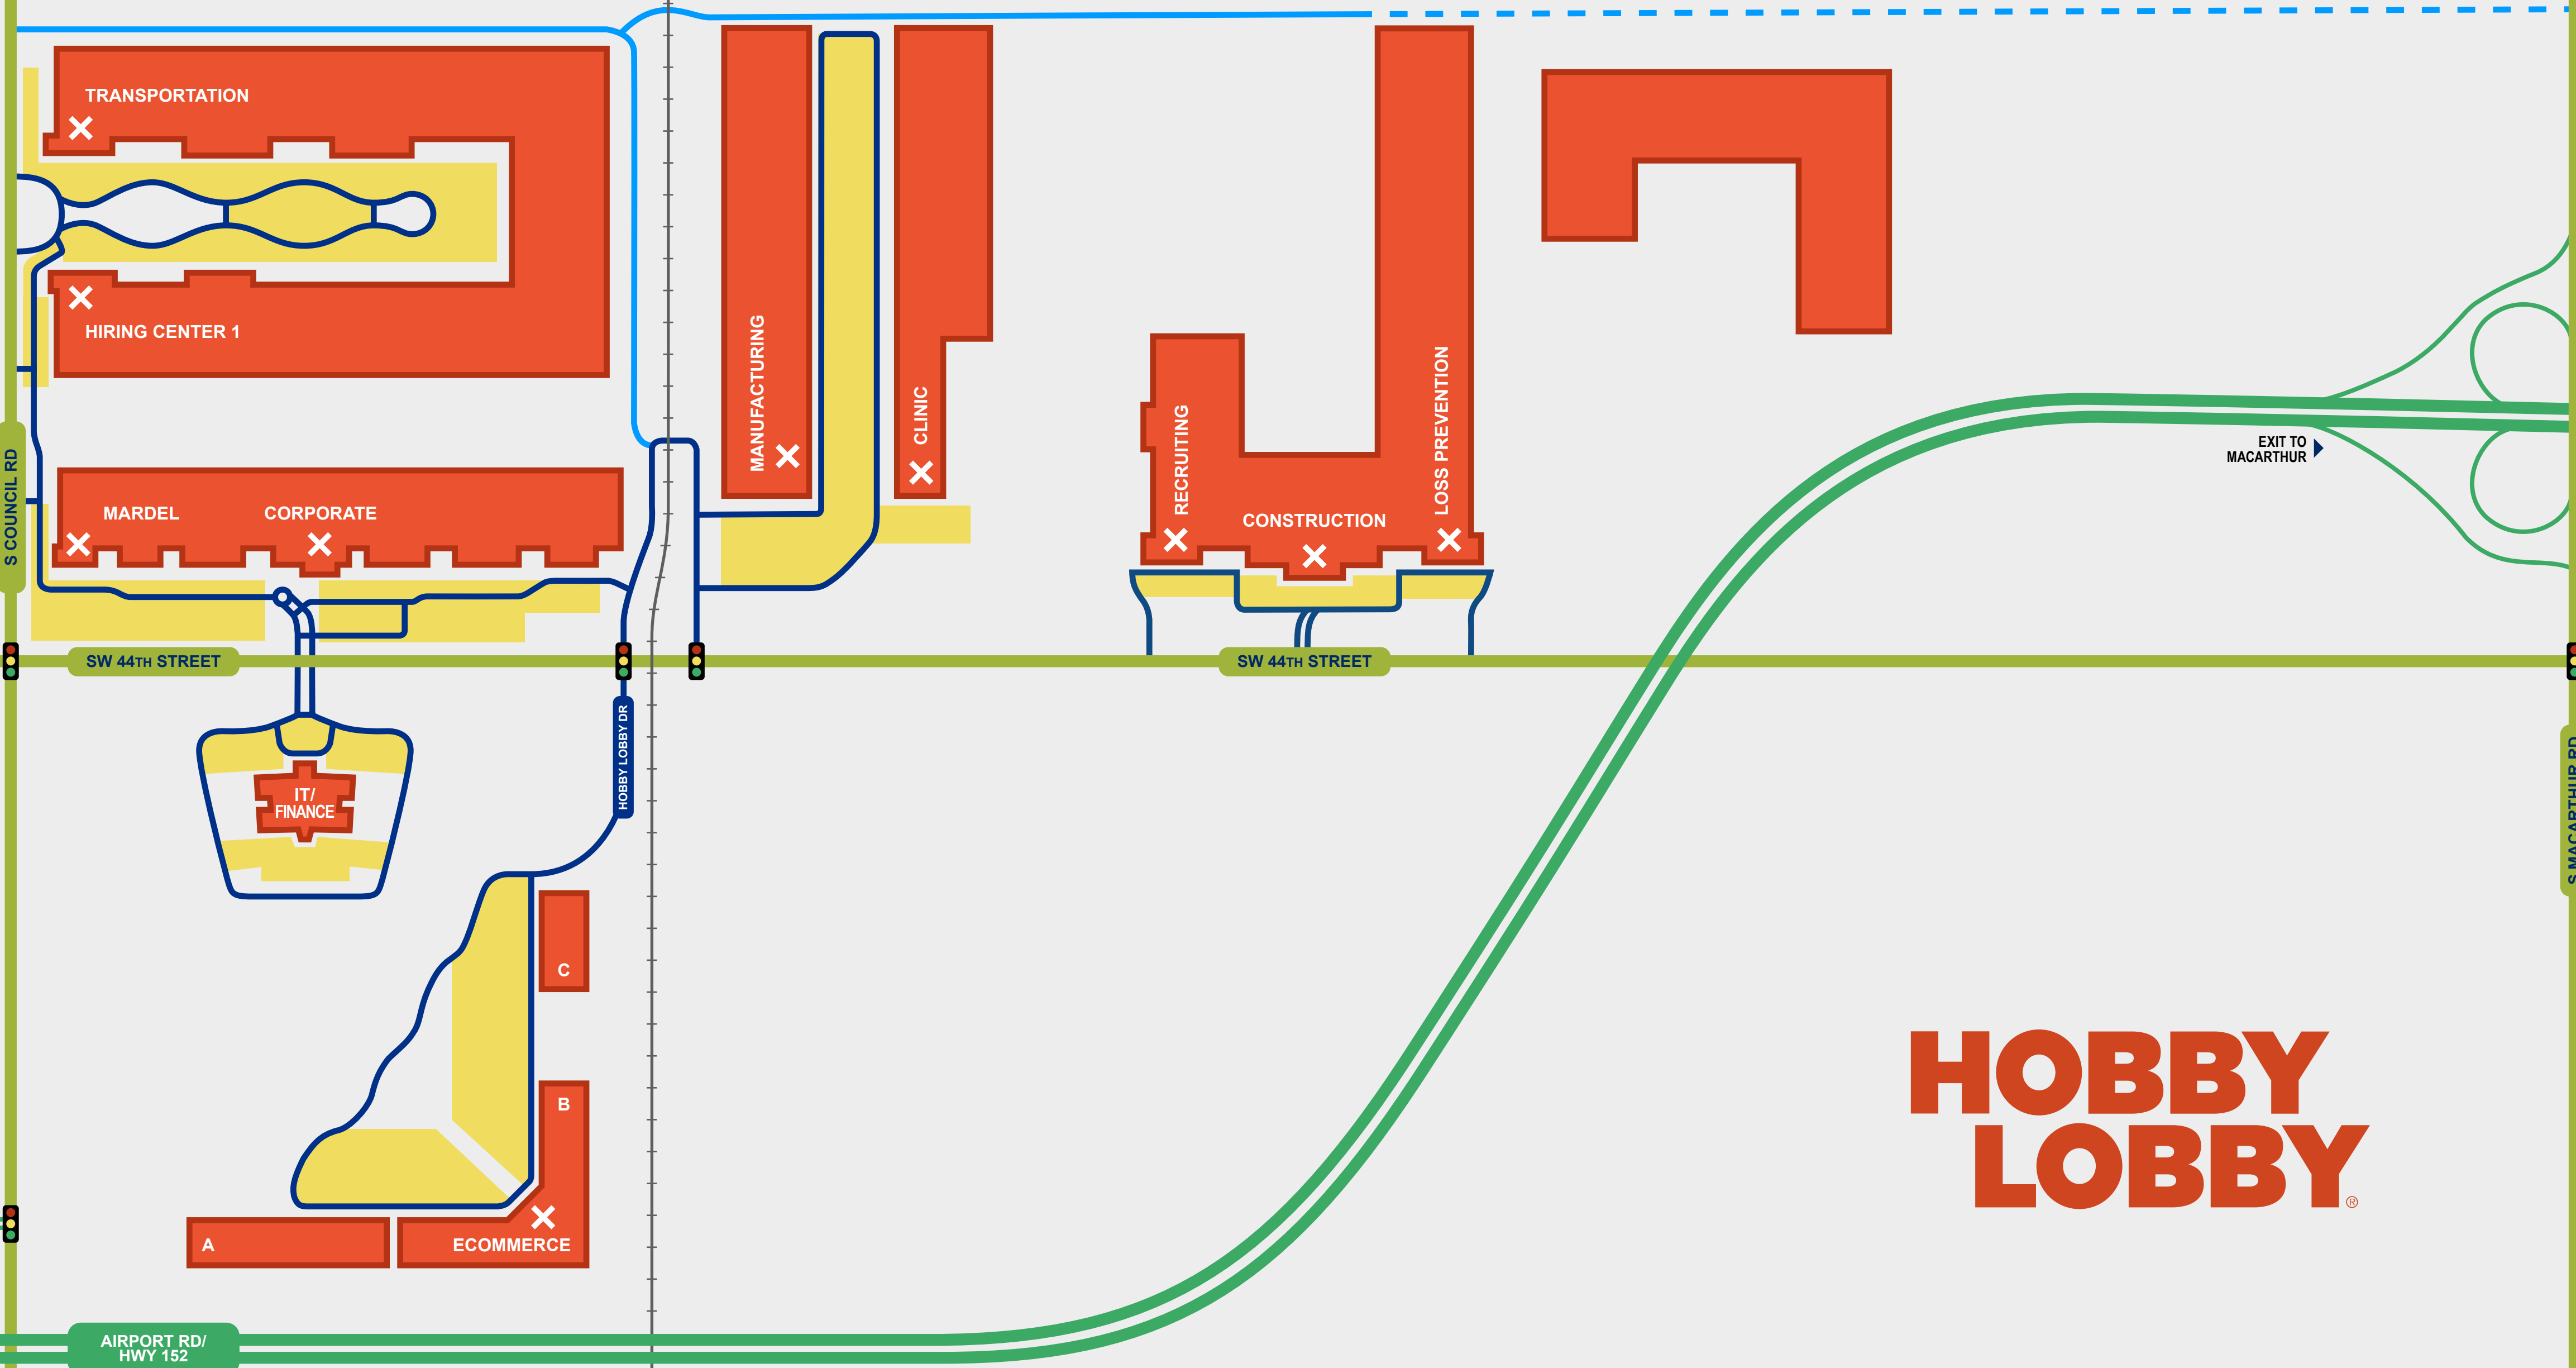

SW 29TH STREET

SW 29TH STREET

SW 29TH STREET

S COUNCIL RD

S MACARTHUR RD

HOBBY LOBBY

LEGEND

-  BUILDING
-  PARKING
-  HWY/INTERSTATE
-  CITY ROAD
-  CAMPUS ROAD
-  TRUCKS ONLY
-  RAILROAD
-  STOPLIGHT

HOBBY LOBBY