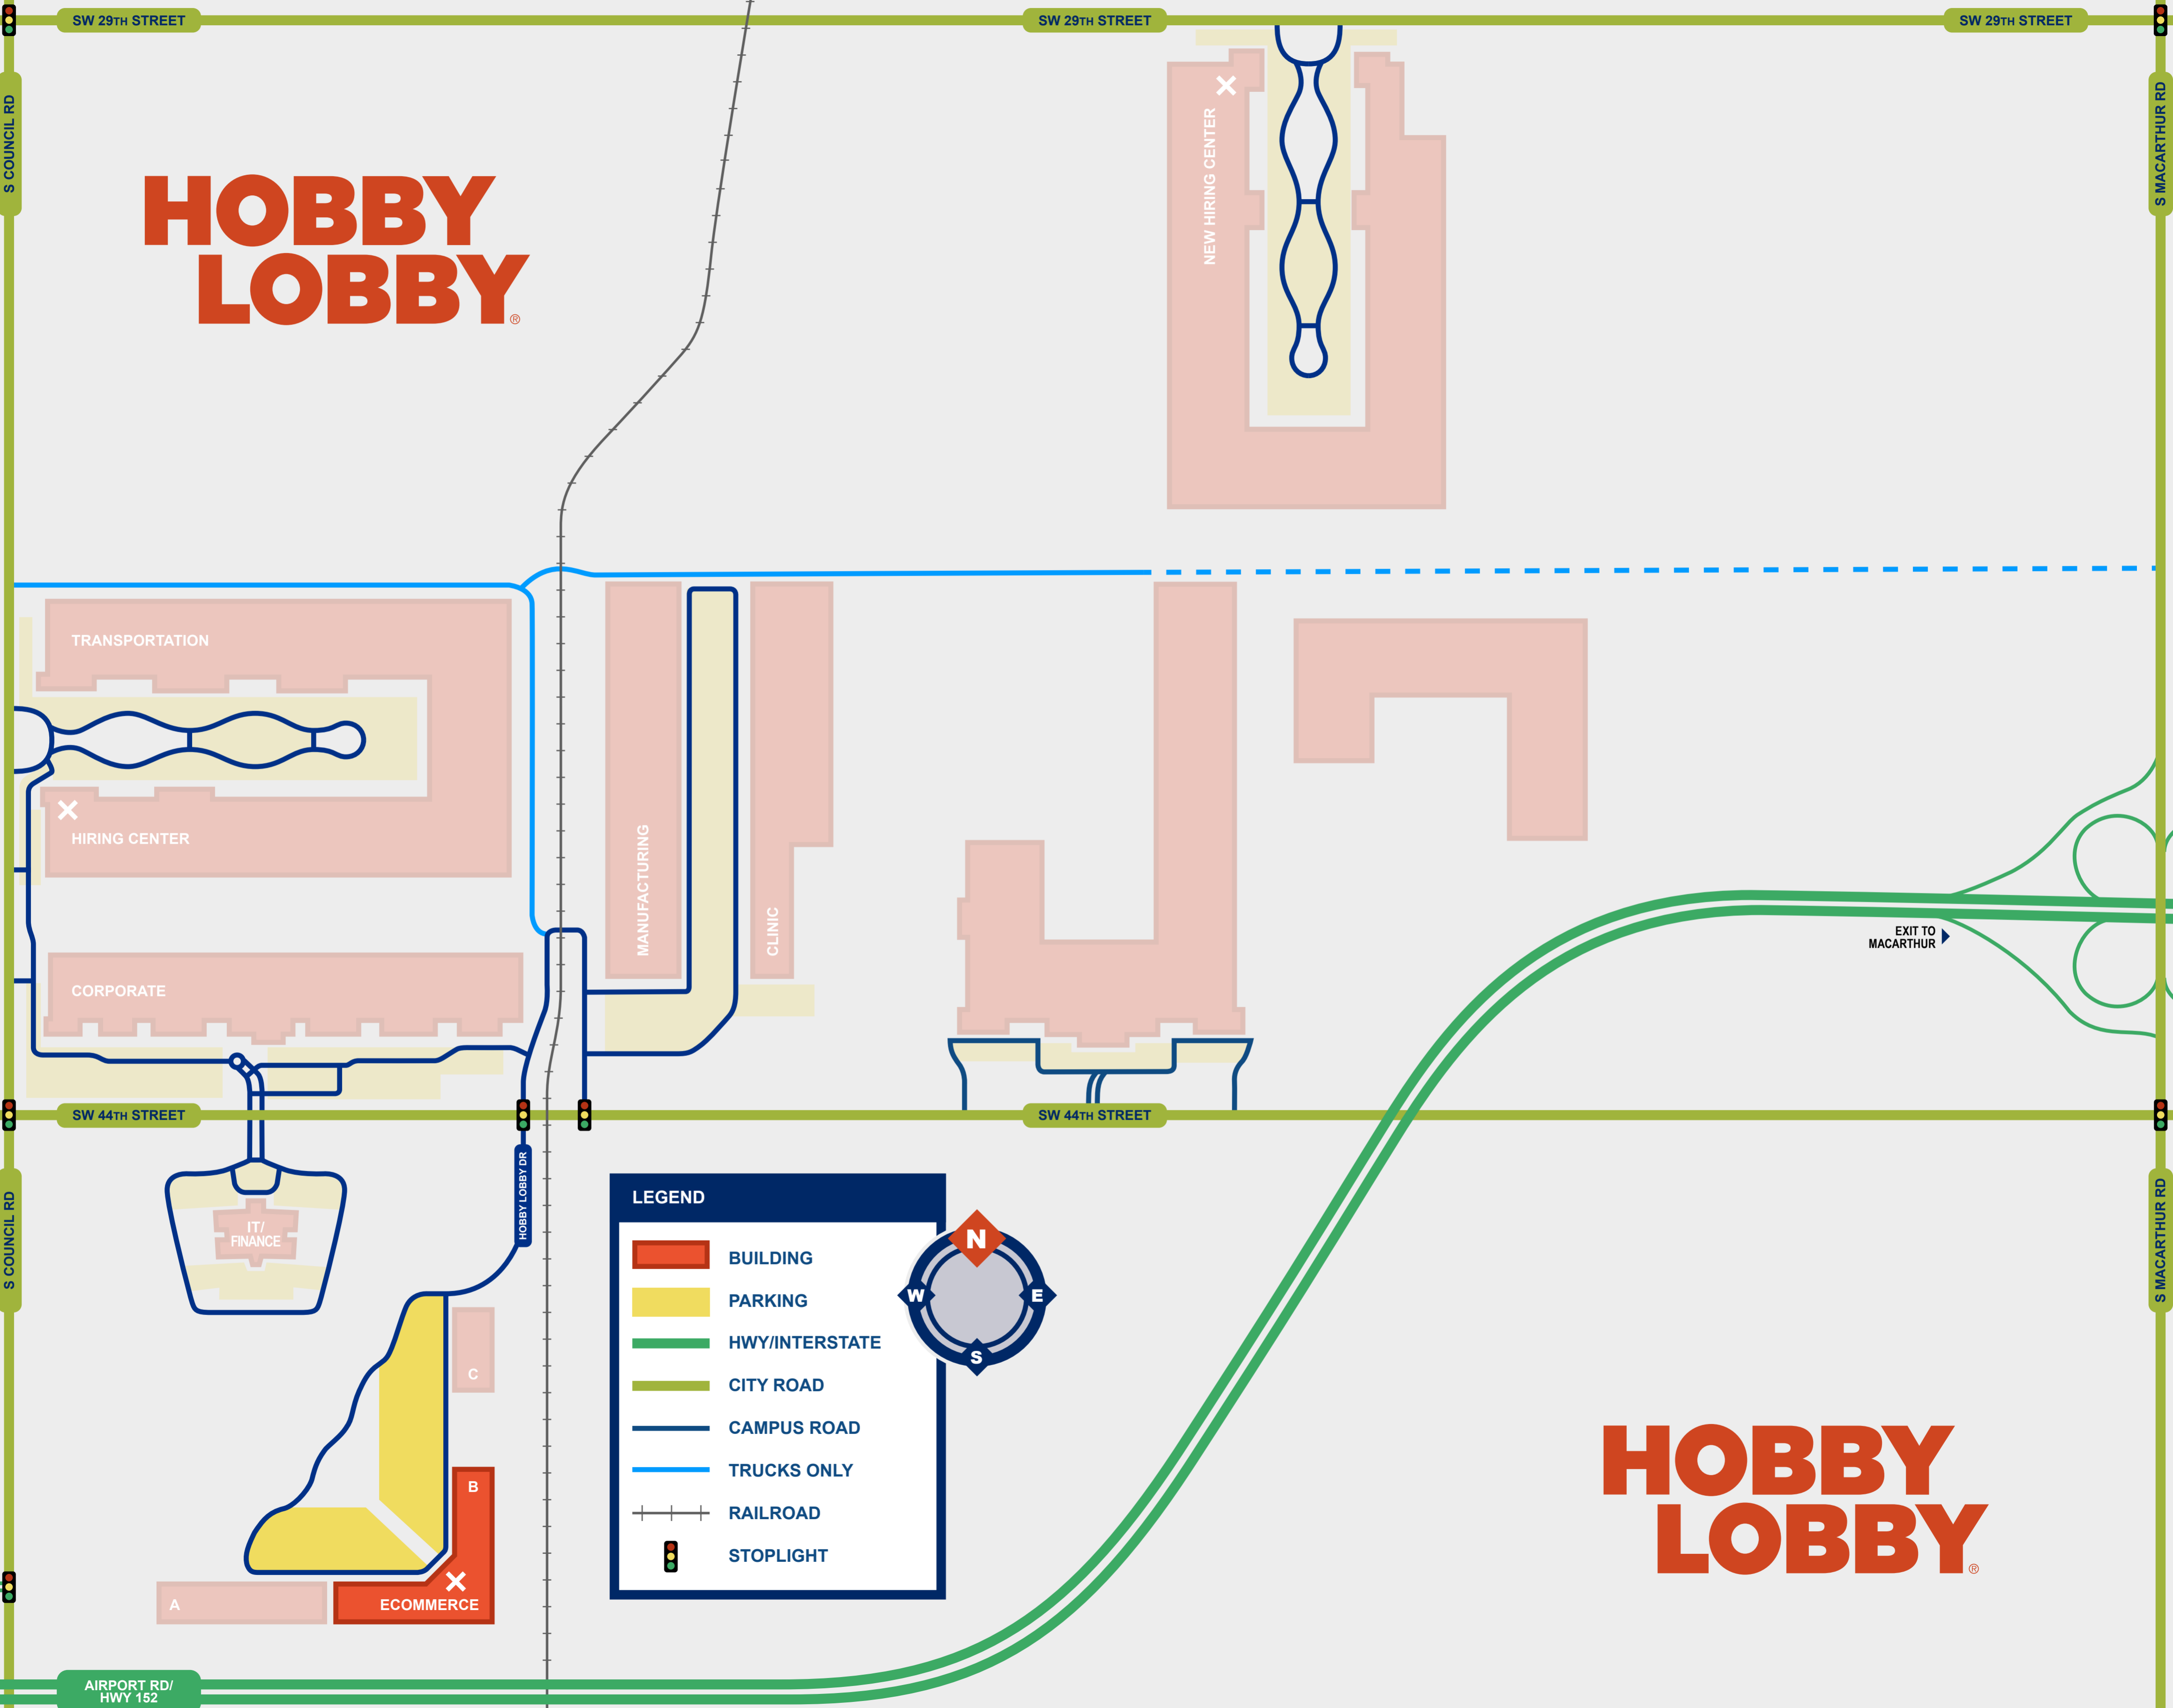

# HOBBY LOBBY

**LEGEND**

- BUILDING
- PARKING
- HWY/INTERSTATE
- CITY ROAD
- CAMPUS ROAD
- TRUCKS ONLY
- RAILROAD
- STOPLIGHT

# HOBBY LOBBY

ENTRANCE TO 152W  
EXIT TO COUNCIL

EXIT TO MACARTHUR